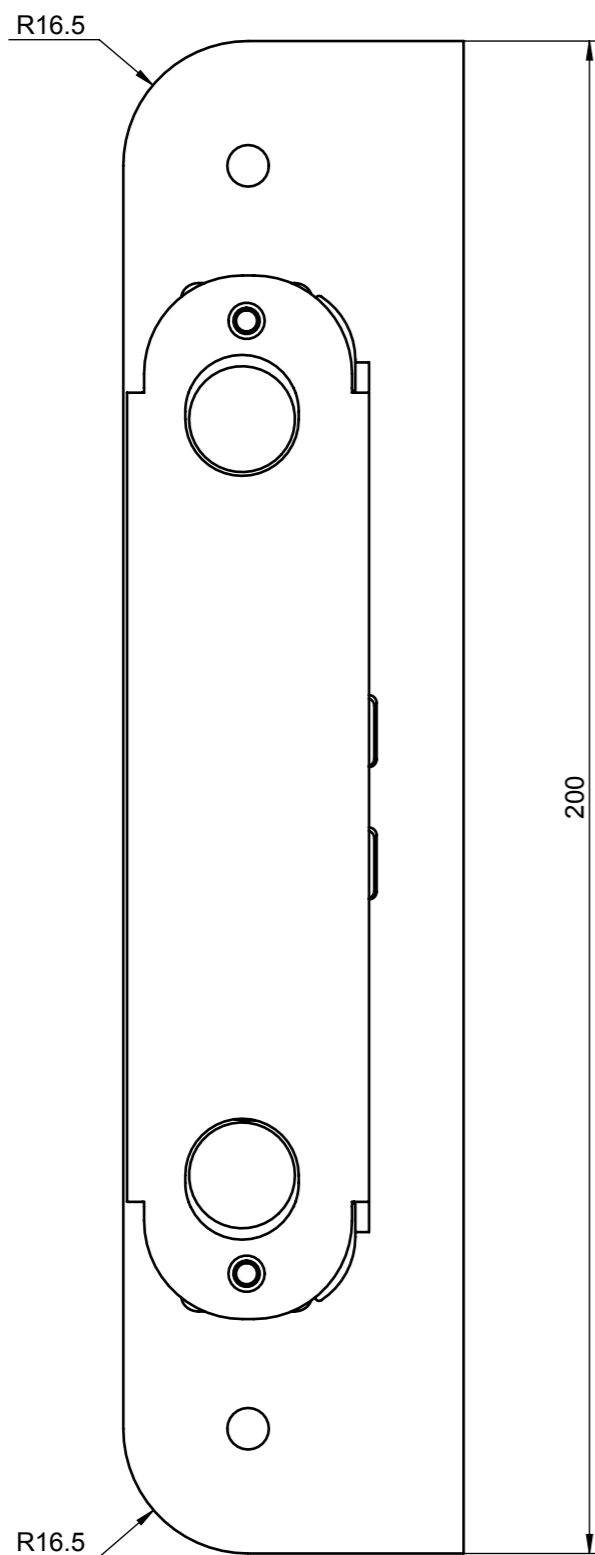

This document is our property and shall not without our permission be altered, copied, used for manufacturing or communicated to any other person or company.

Surface: 456466		Material:			General tolerance: ISO 2768-mH	
Volume:	Weight:	Surface area:	created: 16.03.2015 JK	designed by:	changed by:	Scale: 1:1 (A3)
 <b>ABLOY</b> <sup>®</sup> Abloy Oy An ASSA ABLOY Group brand			ABLOY LP714			Projection: 
			Document ID		Rev.: <b>1</b>	

Part/assy:

Configuration:Default

SHEET 1 OF 1