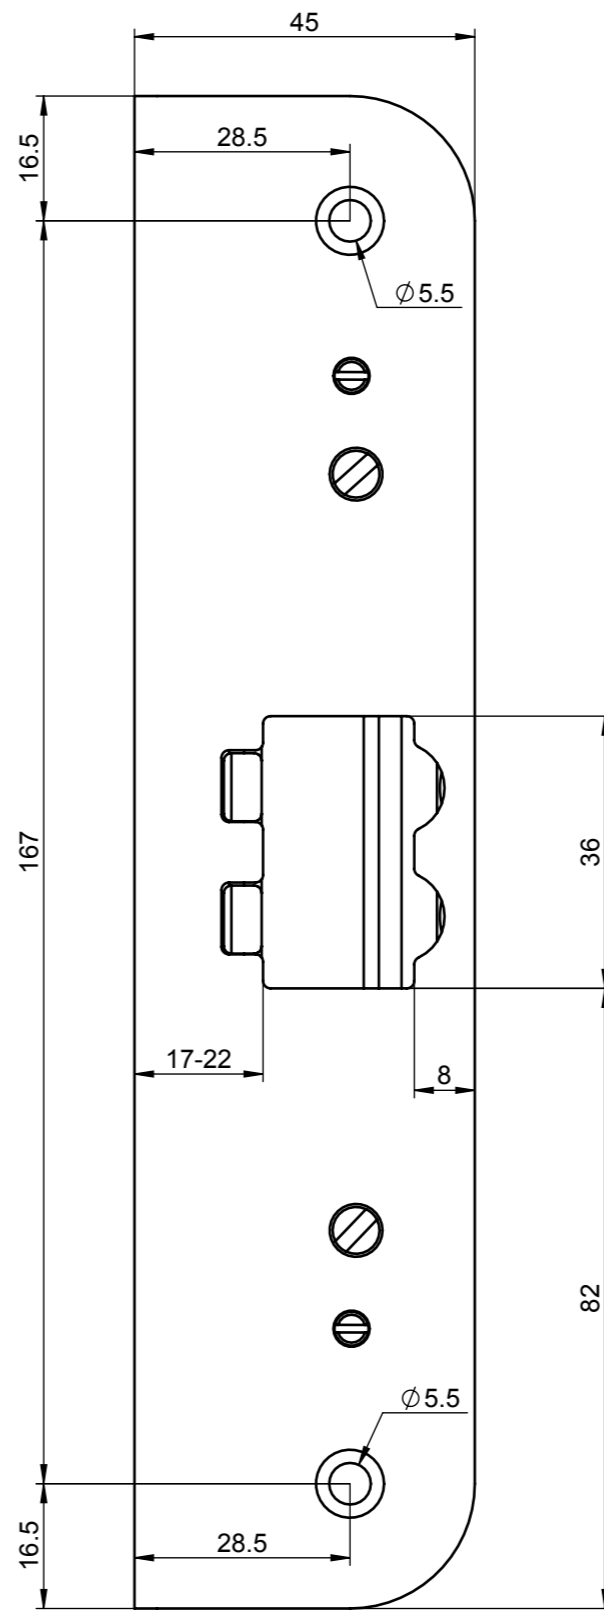

This document is our property and shall not without our permission be altered, copied, used for manufacturing or communicated to any other person or company.

Surface: 456466		Material:			General tolerance: ISO 2768-mH	
Volume:	Weight:	Surface area:	created: 16.03.2015 JK	designed by:	changed by:	Scale: 1:1 (A3)
 <b>ABLOY</b> <sup>®</sup> Abloy Oy An ASSA ABLOY Group brand			ABLOY LP714			Projection: 
			Document ID		Rev.: <b>1</b>	

Part/assy:

Configuration:Default

SHEET 1 OF 1