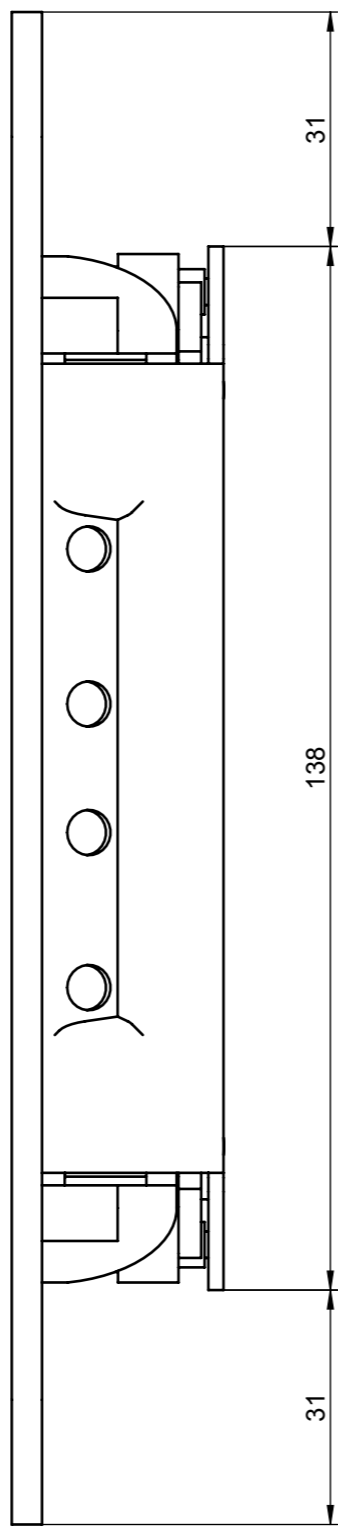

This document is our property and shall not without our permission be altered, copied, used for manufacturing or communicated to any other person or company.

Surface: 456466		Material:			General tolerance: ISO 2768-mH	
Volume:	Weight:	Surface area:	created: 16.03.2015 JK	designed by:	changed by:	Scale: 1:1 (A3)
 <b>ABLOY</b> <sup>®</sup> Abloy Oy An ASSA ABLOY Group brand			ABLOY LP714			Projection: 
			Document ID		Rev.: <b>1</b>	

Part/assy:

Configuration:Default

SHEET 1 OF 1