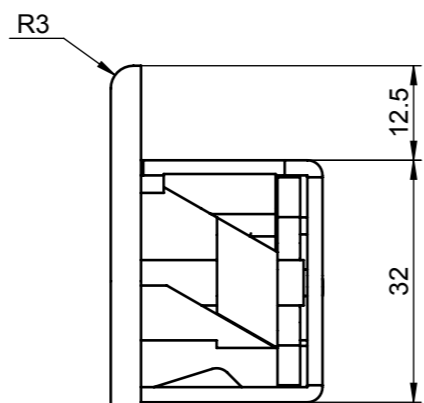

This document is our property and shall not without our permission be altered, copied, used for manufacturing or communicated to any other person or company.

Surface: 456466		Material:			General tolerance: ISO 2768-mH	
Volume:	Weight:	Surface area:	created: 16.03.2015 JK	designed by:	changed by:	Scale: 1:1 (A3)
 <b>ABLOY</b> <sup>®</sup> Abloy Oy An ASSA ABLOY Group brand			ABLOY LP714			Projection: 
			Document ID		Rev.: <b>1</b>	

Part/assy:

Configuration:Default

SHEET 1 OF 1