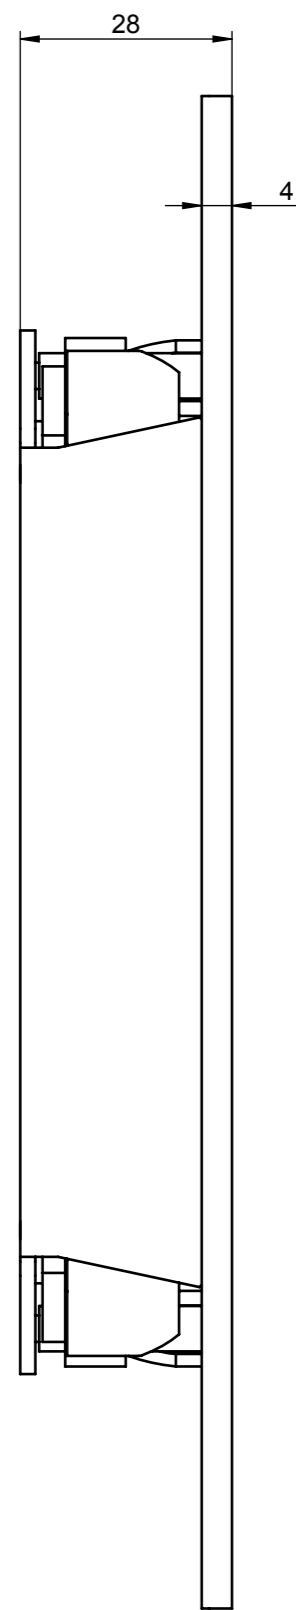

This document is our property and shall not without our permission be altered, copied, used for manufacturing or communicated to any other person or company.

Surface: 456466		Material:			General tolerance: ISO 2768-mH	
Volume:	Weight:	Surface area:	created: 16.03.2015 JK	designed by:	changed by:	Scale: 1:1 (A3)
 <b>ABLOY</b> <sup>®</sup> Abloy Oy An ASSA ABLOY Group brand			ABLOY LP714			Projection: 
			Document ID		Rev.: <b>1</b>	

Part/assy:

Configuration:Default

SHEET 1 OF 1